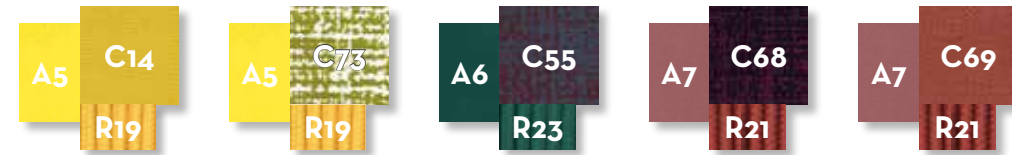

ROCKING SUNBED / CODE: PANROK

	Width	Depth	Height	H.seat	H.cushion
cm	180	127	122	31	4
inch	70,9	50,0	48,0	12,2	1,6