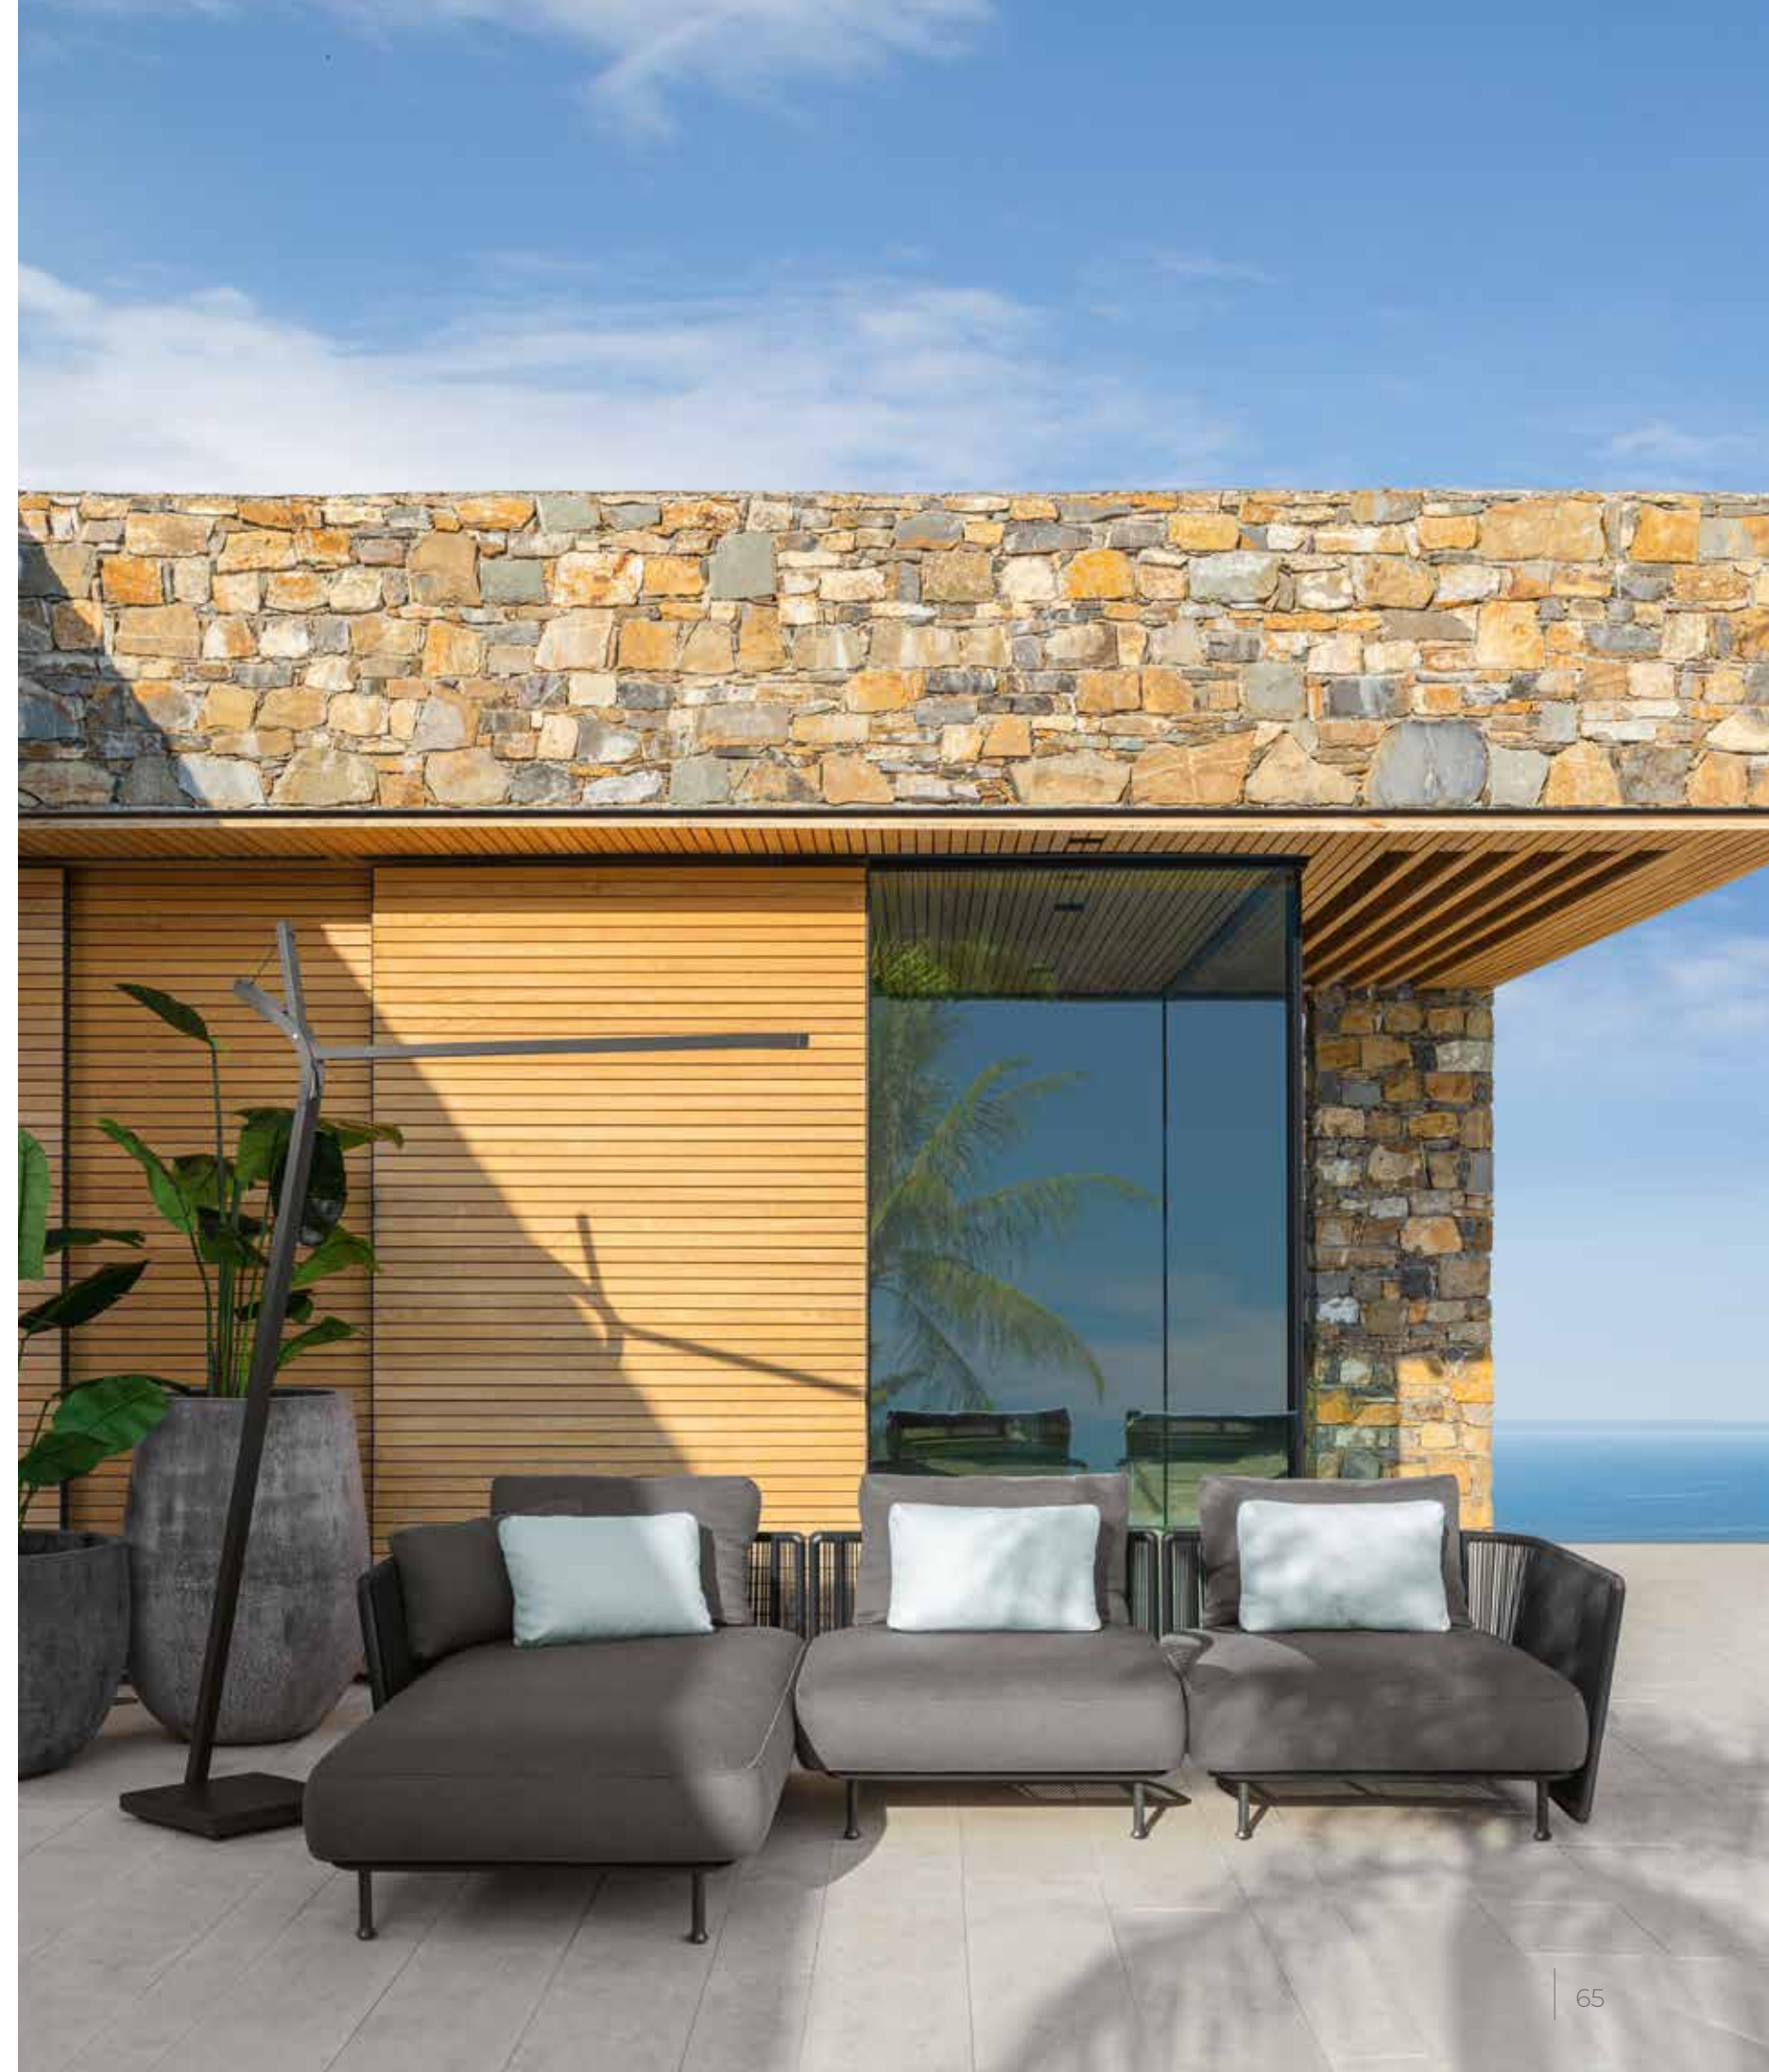

Coralcollection

sofa lounge dx, sofa cx, sofa corner
cleo arc lamp
graphite frame
dark grey colour rope
cushions in grey colour
deco in blue ice & grey colour