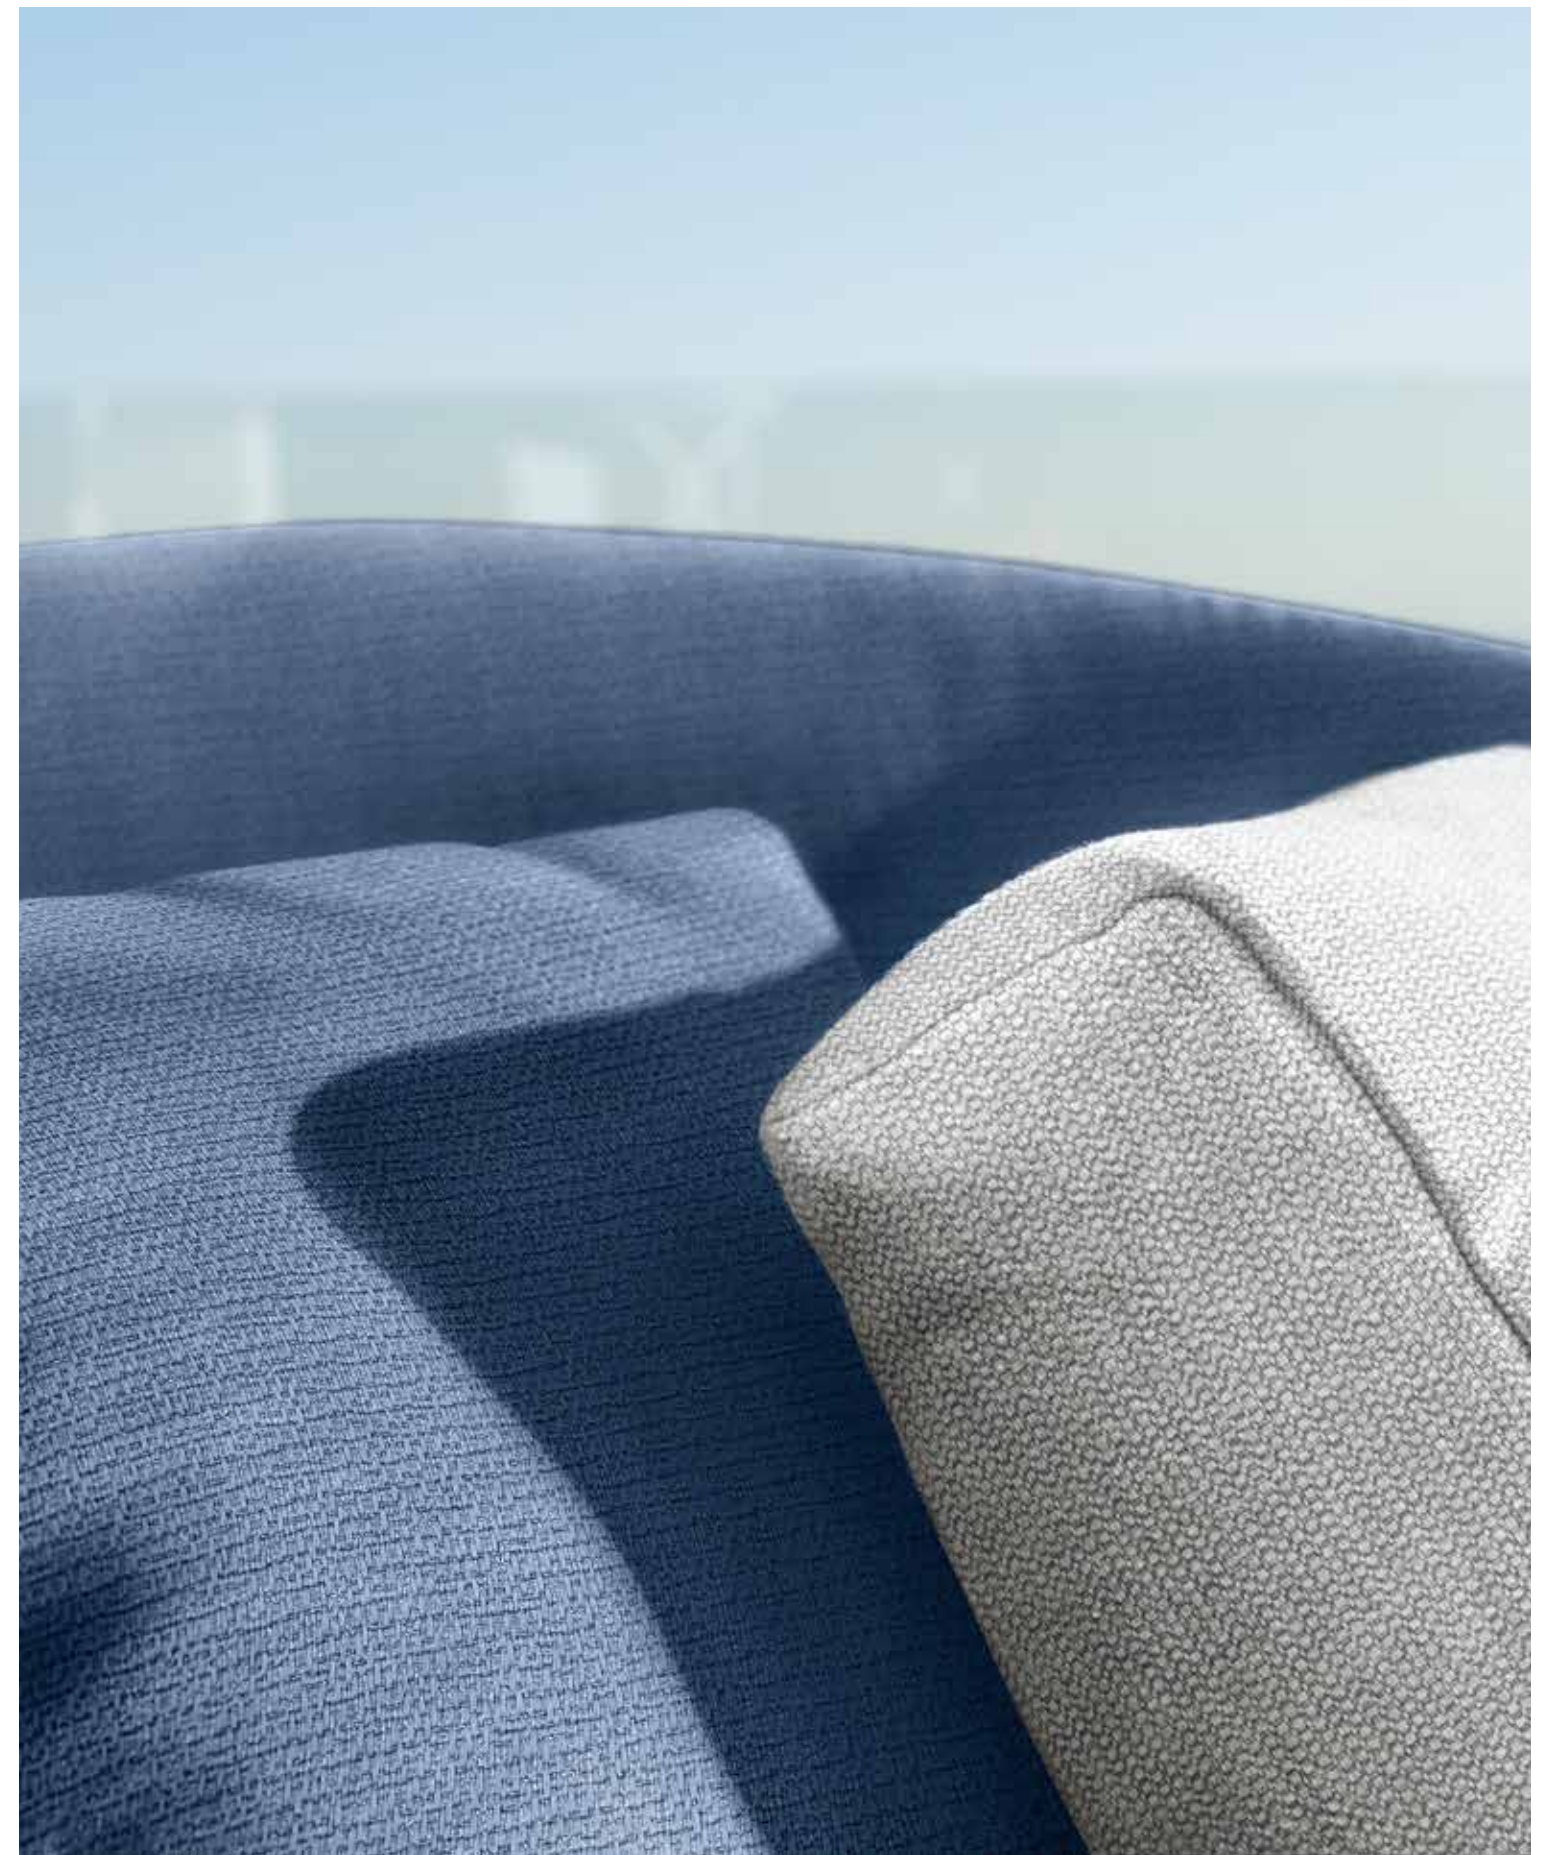

CleoSoftcollection
// Alu

sofa end , pouf & coffee table 60x100
white frame
cushions in silver colour
deco in silver, white & plain sky colour

CleoSoftcollection // Alu

sofa end & coffee table D 100 - D 75
white frame
cushions in silver colour
top Vitter light metal colour