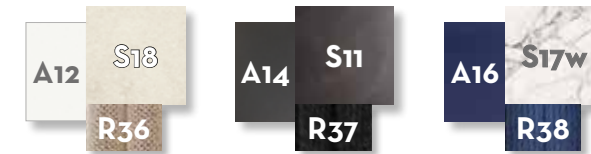

PLAZA COFFEE TABLE D45 / CODE: PLATC45

	Width	Depth	Height
cm	45	45	48
inch	17.7	17.7	18.9

PLAZA COFFEE TABLE 80X65 / CODE: PLATC8065

	Width	Depth	Height
cm	80	65	35
inch	31.5	25.6	13.8

DINING TABLE D150 / CODE: SWITPD150

	Width	Depth	Height
cm	150	150	75
inch	59.1	59.1	29.5

DINING TABLE 220X110 / CODE: SWITP220

	Width	Depth	Height
cm	220	110	75
inch	86.6	43.3	29.5

DINING TABLE 300X110 / CODE: SWITP300

	Width	Depth	Height
cm	300	110	75
inch	118.1	43.3	29.5