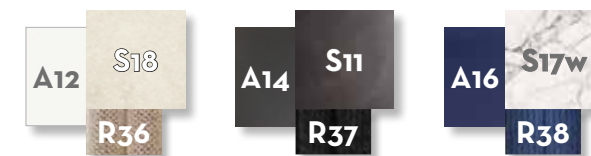

	Width	Depth	Height
cm	150	150	75
inch	59.1	59.1	29.5

DINING TABLE 220X110 / CODE: SWITP220

	Width	Depth	Height
cm	220	110	75
inch	86.6	43.3	29.5

DINING TABLE 300X110 / CODE: SWITP300

	Width	Depth	Height
cm	300	110	75
inch	118.1	43.3	29.5