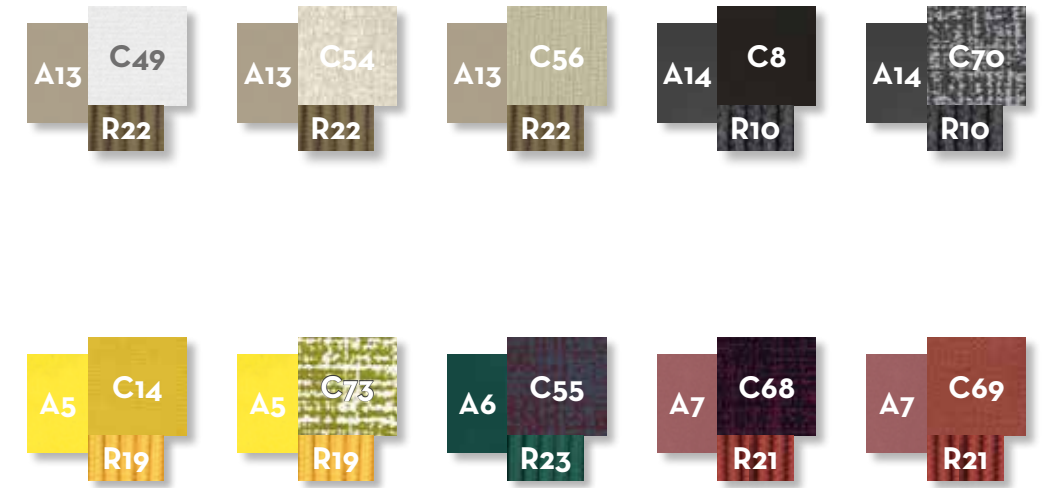

SUNBED / CODE: PANLET

	Width	Depth	Height	H.seat
cm	156	76	78	40
inch	61.4	29.9	30.7	15.7