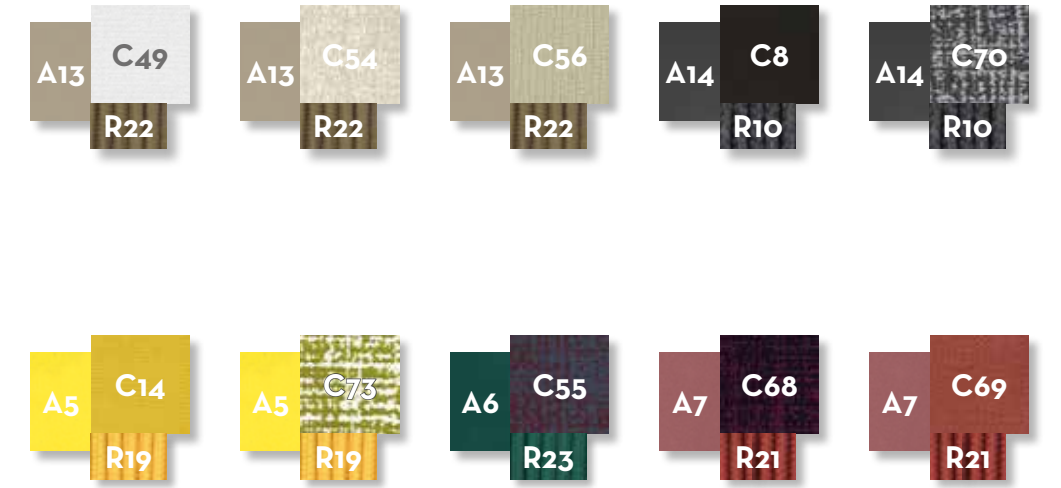

LOUNGE SOFA / CODE: PANDIVLON

	Width	Depth	Height	H.seat
cm	165	98	107	34
inch	65.0	38.6	42.1	13.4

BERGER ARMREST / CODE: PANBER

	Width	Depth	Height	H.seat
cm	92	90	110	30
inch	36.2	35.4	43.3	11.8

POUF / CODE: PANPOF