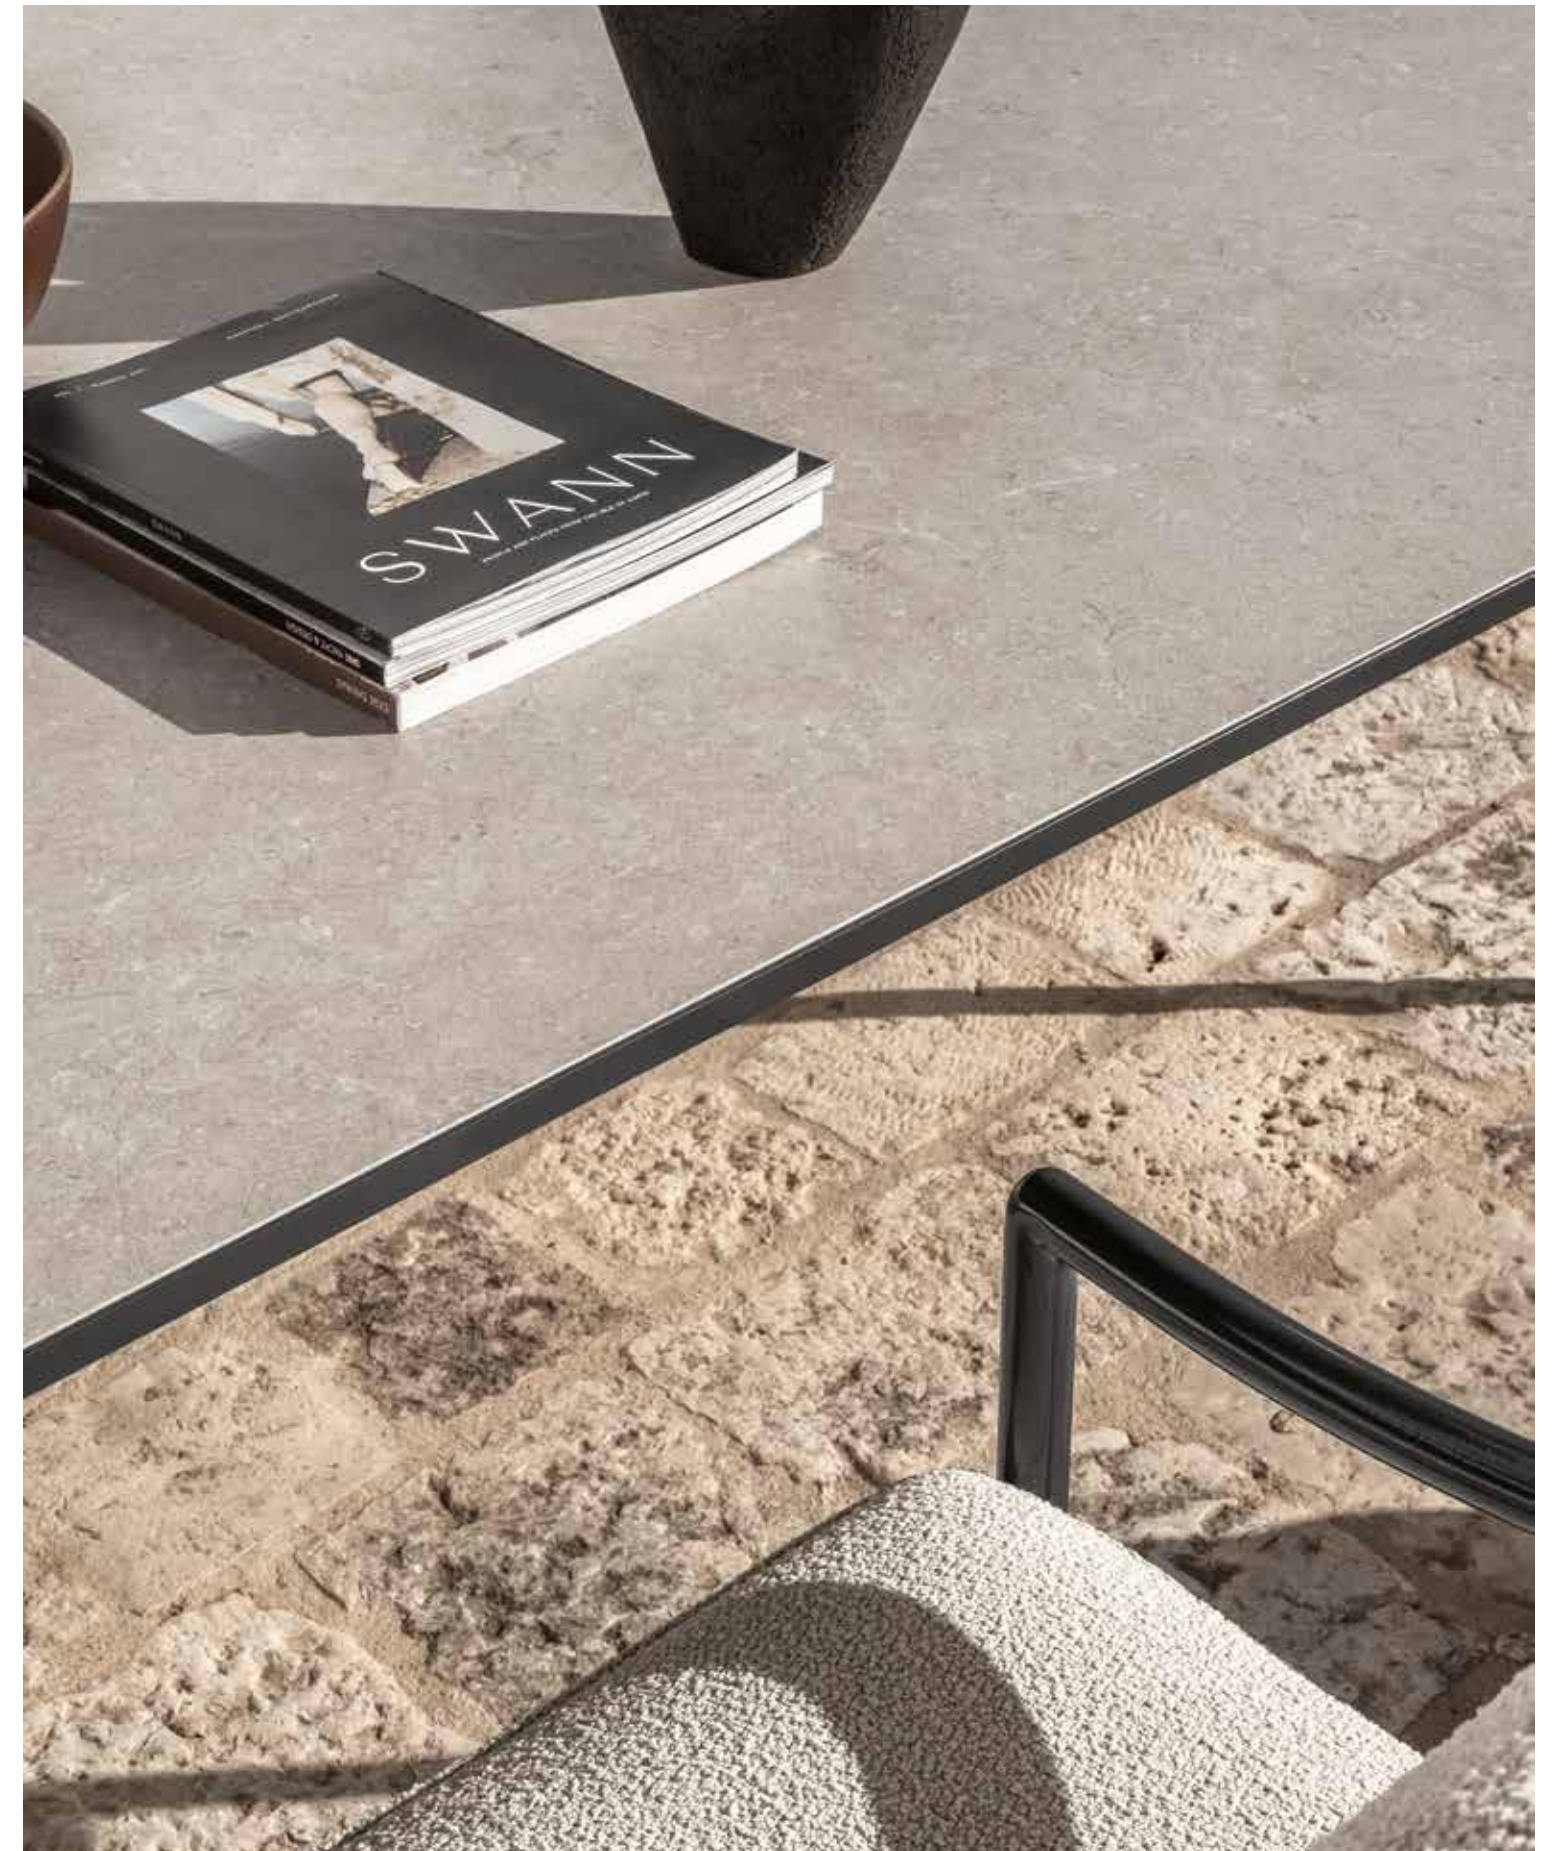

Capri collection

Design Ludovica Serafini + Roberto Palomba

Finishing

Alluminium frame

graphite semi-gloss

ivory semi-gloss

Seat / back / armrest fabric cushions

mambo beige

mist white

Pillows fabric 60x60 45x45 (optional)

stripe white

natural taupe

mambo beige

wide stripe ecru

beige

Gres table top

limestone sand

SOFA 3 SEATER / CODE: CAPDIV3

	Width	Depth	Height	H. armrest	H. seat	H. cushion
cm	214	87	83	53	38	19
inch	84.3	34.3	32.7	20.9	15.0	7.5

SOFA 2 SEATER / CODE: CAPDIV2

	Width	Depth	Height	H. armrest	H. seat	H. cushion
cm	170	87	83	53	38	19
inch	66.9	34.3	32.7	20.9	15.0	7.5

LIVING ARMCHAIR / CODE: CAPPL

	Width	Depth	Height	H. armrest	H. seat	H. cushion
cm	87	87	80	53	38	19
inch	34.3	34.3	31.5	20.9	15.0	7.5

COFFEE TABLE 60X60 / CODE: CAPTC60

	Width	Depth	Height
cm	60	60	37
inch	23.6	23.6	14.6

COFFEE TABLE 120X70 / CODE: CAPTC120

	Width	Depth	Height
cm	120	70	30
inch	47.2	27.6	11.8

DINING TABLE 150X150 / CODE: CAPTP150

	Width	Depth	Height
cm	150	150	74
inch	59.1	59.1	29.1