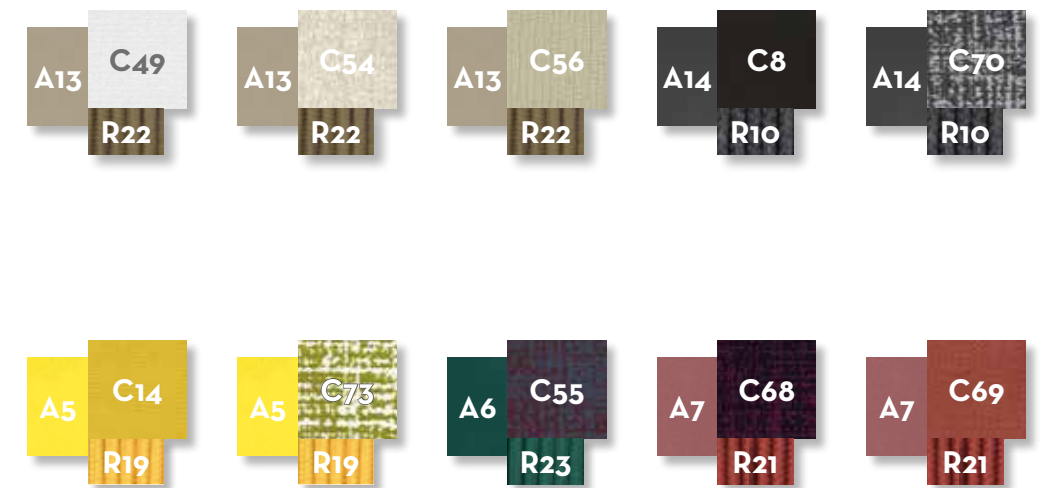

DAYBED / CODE: PANBED

	Width	Depth	Height	H.seat	H.cushion
cm	170	188	74	40	8
inch	66.9	74.0	29.1	15.7	3.1

FLYBED / CODE: PANFLY

	Width	Depth	Height	H.seat	H.cushion
cm	183	183	11	19	8
inch	72.0	72.0	4.3	7.5	3.1