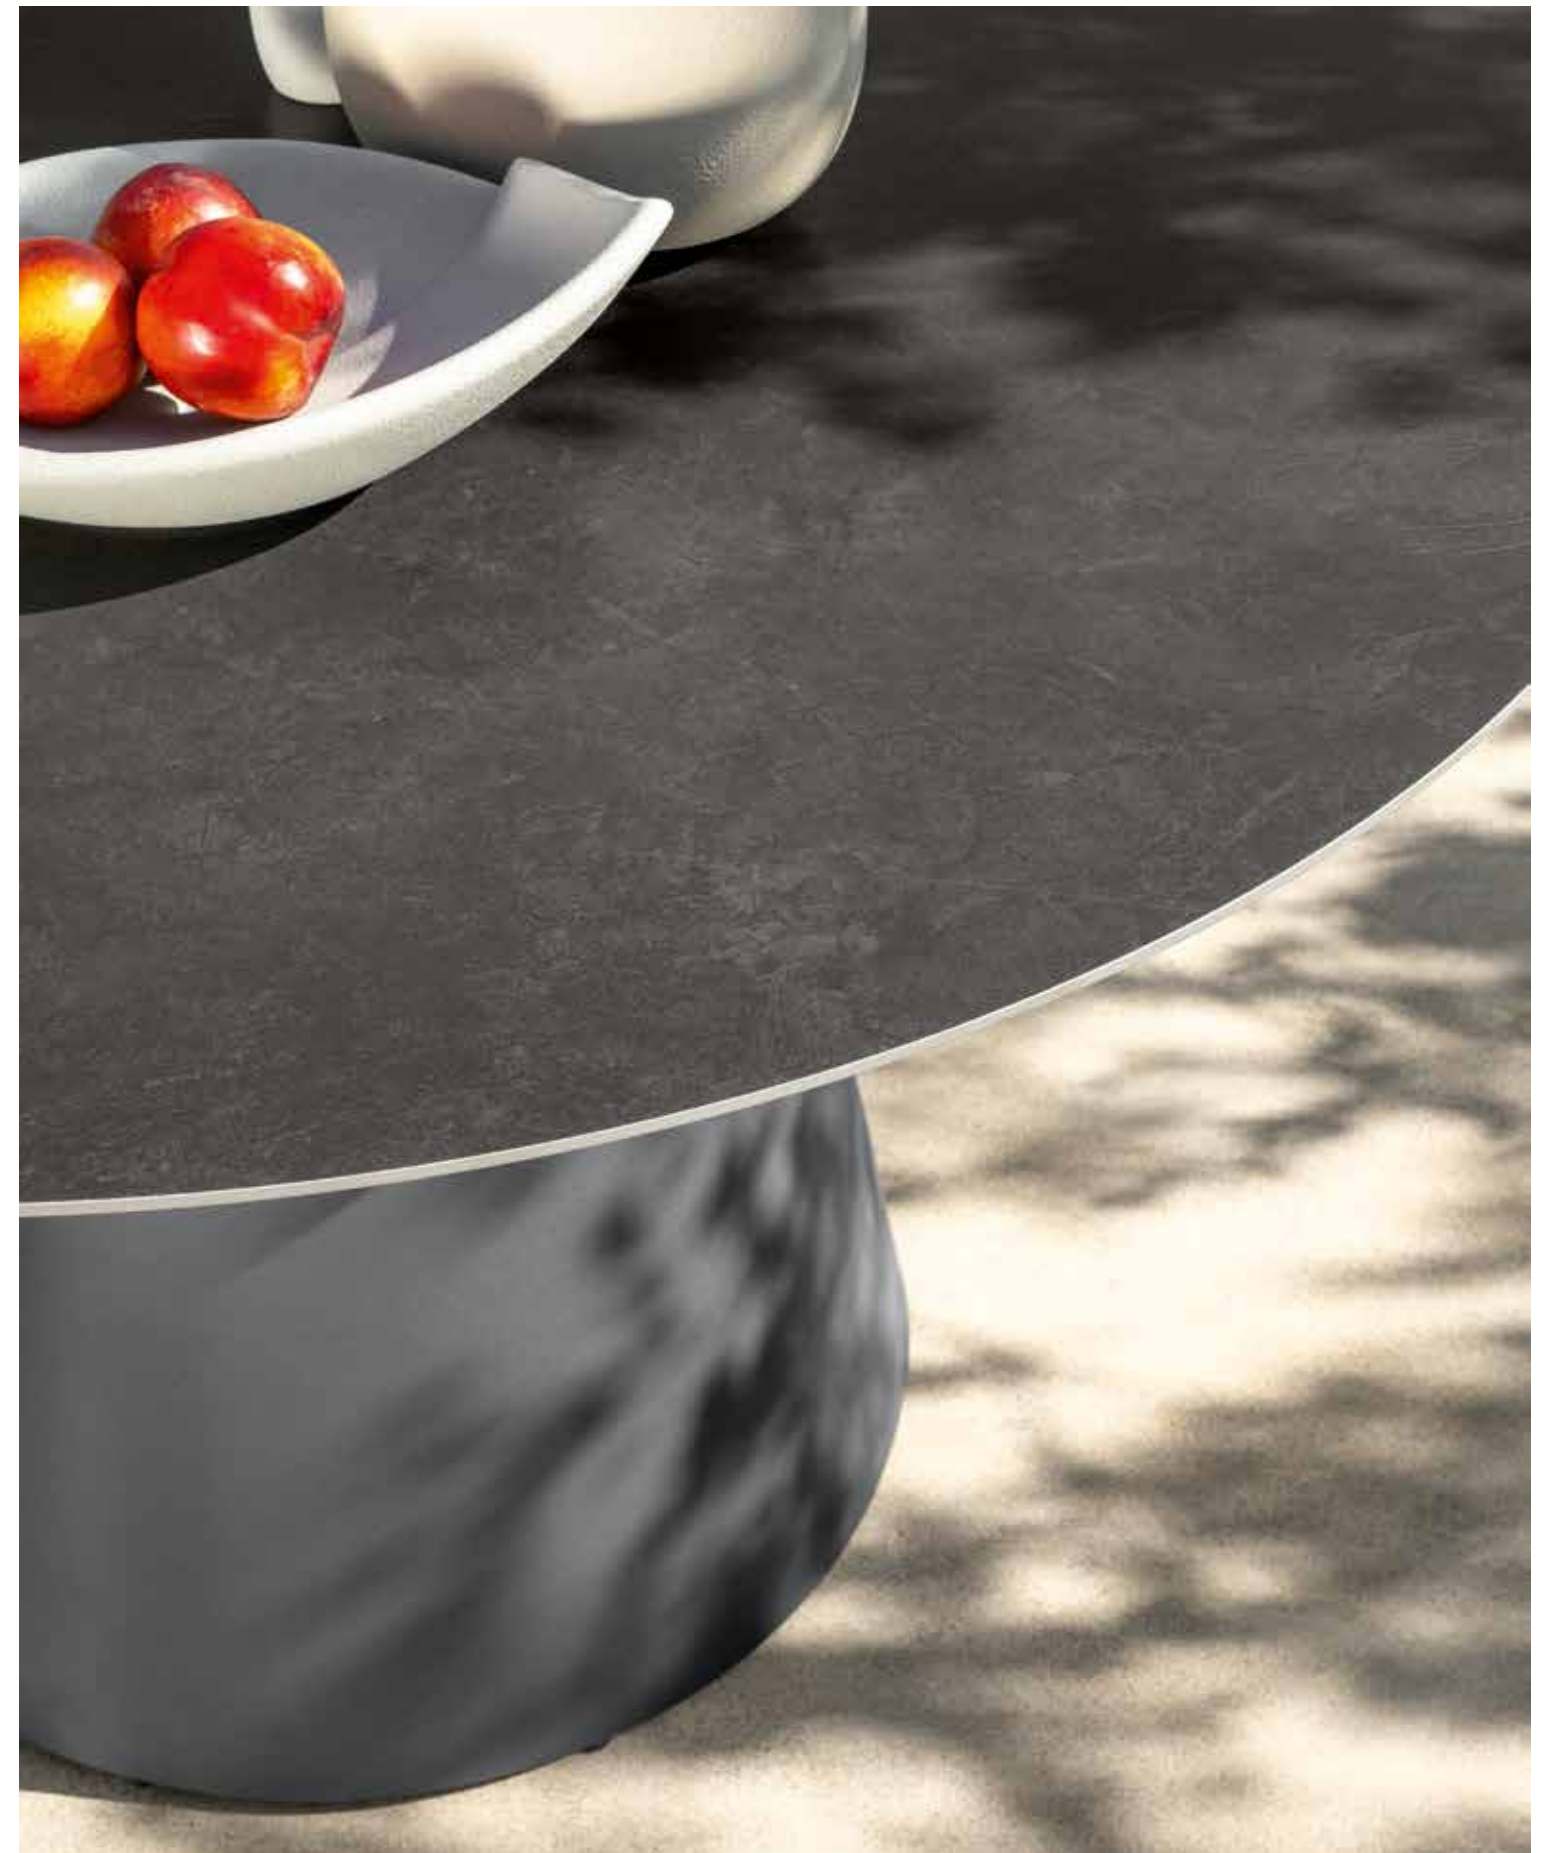

Dolcevitacollection

// Alu

living armchair & Sylvie side table
graphite frame
rope in dark grey colour
cushions in castle white colour
ceramic dark grey top table

Dolcevitacollection

// Alu

dining armchair & barstool
bar table D75 & dining table D90
graphite frame
rope in dark grey colour
cushions in castle white colour
ceramic dark grey top table