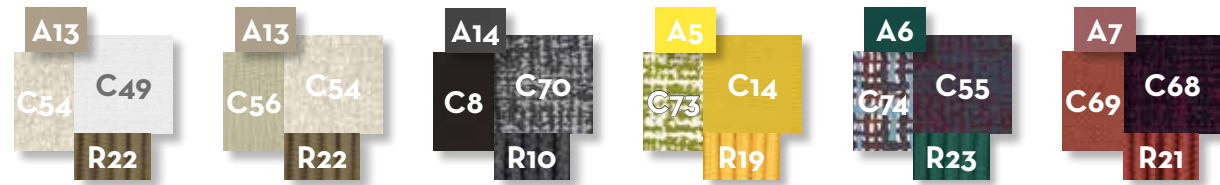

	Width	Depth	Height
cm	100	69	34
inch	39.4	27.2	13.4

SUNBED / CODE: PANLET

	Width	Depth	Height	H.seat
cm	156	76	78	40
inch	61.4	29.9	30.7	15.7

LIVING RELAX ARMCHAIR / CODE: PANLIVREX

	Width	Depth	Height	H.seat
cm	160	125	105	45
inch	63.0	49.2	41.3	17.7