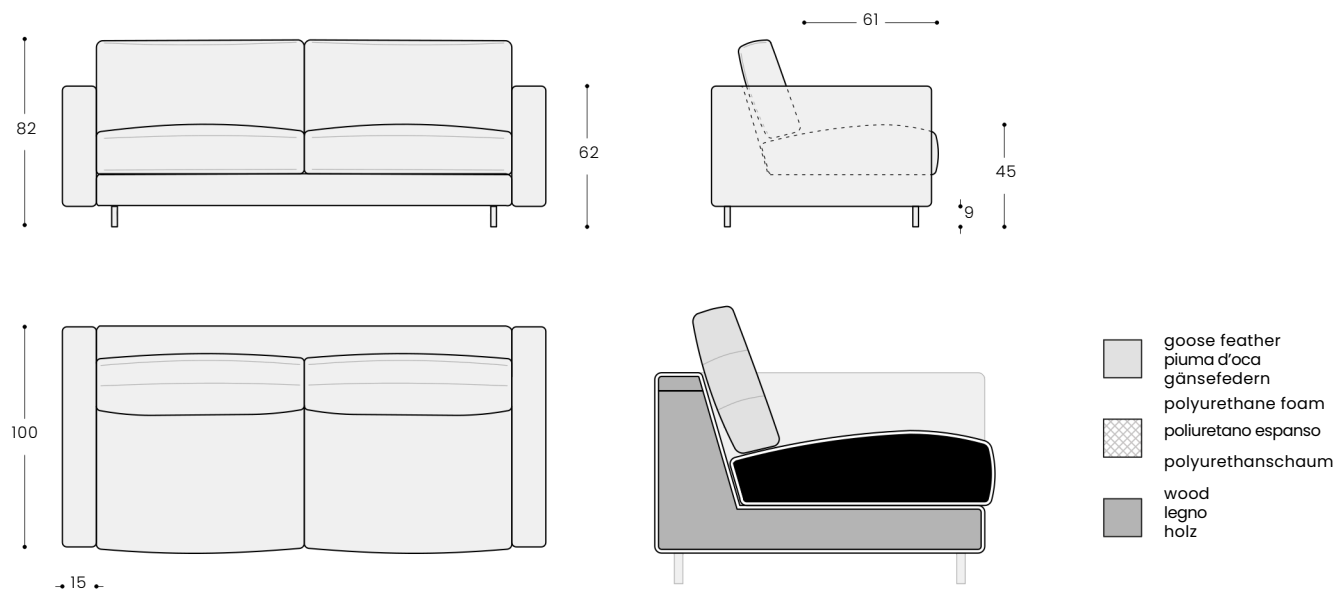

## TECHNICAL FEATURES

Structure: in solid r wood, multi-ply wood and wood ber, padded with polyurethane foam and covered with a white fabric joined with polyester ber. Suspension with reinforced elastic belts. Padding: seat cushions in non-deformable polyurethane foam of various densities. Back cushions in sterilized goose feathers, mixed with polyester ber and latex chips, divided into sections. **Feet:** in black varnished metal. Covers: completely removable. Seat cushions are equipped with a decorative pro le made of the same fabric. On request it is possible to have this decorative pro le in colors White, Iron or Slate, without upcharge. Important notes: the padding in goose feathers gives to the sofa a vintage and informal look. The shapes of the back cushions are therefore soft and irregular. It is not recommended to use a vacuum cleaner on cushions with feather.

• 260 •

Sofa cm 290

Divano cm 290

Sofa cm 290

• 290 •

Element cm 145 left (also available right)

Laterale cm 145 sinistro (disponibile anche destro)

Element cm 145 links (rechts auch erhältlich)