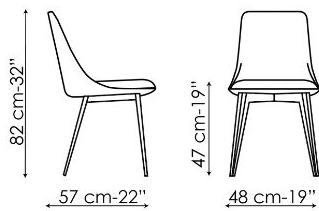

BONALDO

Itala, Itala si, Miss Itala, Miss Itala si

Itala is a chair with an elegant design, with padding accentuated in the seat and a backrest that tapers slightly at the top, making the image of the product lighter and giving it impetus. The upholstery is available in fabric, leather or eco-leather; for the lower part of the chair, it is completely upholstered or there are four legs in metal (Itala), or a bobsleigh-shaped base in metal (Itala si). A version with

Data sheet

Itala

Width: 48cm
Depth: 57cm
Height: 82cm

Itala covered

Width: 48cm
Depth: 57cm
Height: 82cm

Itala si

Width: 51cm
Depth: 57cm
Height: 82cm

Miss Itala

Width: 60cm
Depth: 58cm
Height: 82cm

Miss Itala covered

Width: 60cm
Depth: 58cm
Height: 82cm

Miss Itala si

Width: 60cm
Depth: 58cm
Height: 82cm

Finishes

LEGS

Metal