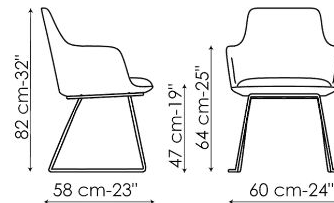

BONALDO

Itala, Itala si, Miss Itala, Miss Itala si

Itala is a chair with an elegant design, with padding accentuated in the seat and a backrest that tapers slightly at the top, making the image of the product lighter and giving it impetus. The upholstery is available in fabric, leather or eco-leather; for the lower part of the chair, it is completely upholstered or there are four legs in metal (Itala), or a bobsleigh-shaped base in metal (Itala si). A version with

Data sheet

Itala

Width: 48cm
Depth: 57cm
Height: 82cm

Itala covered

Width: 48cm
Depth: 57cm
Height: 82cm

Itala si

Width: 51cm
Depth: 57cm
Height: 82cm

Miss Itala

Width: 60cm
Depth: 58cm
Height: 82cm

Miss Itala covered

Width: 60cm
Depth: 58cm
Height: 82cm

Miss Itala si

Width: 60cm
Depth: 58cm
Height: 82cm

Finishes

LEGS

Metal