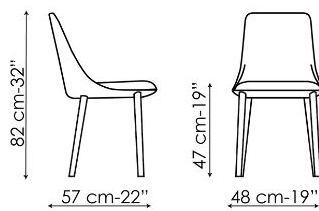

BONALDO

Itala, Itala si, Miss Itala, Miss Itala si

Itala is a chair with an elegant design, with padding accentuated in the seat and a backrest that tapers slightly at the top, making the image of the product lighter and giving it impetus. The upholstery is available in fabric, leather or eco-leather; for the lower part of the chair, it is completely upholstered or there are four legs in metal (Itala), or a bobsleigh-shaped base in metal (Itala si). A version with

Data sheet

Itala

Width: 48cm
Depth: 57cm
Height: 82cm

Itala covered

Width: 48cm
Depth: 57cm
Height: 82cm

Itala si

Width: 51cm
Depth: 57cm
Height: 82cm

Miss Itala

Width: 60cm
Depth: 58cm
Height: 82cm

Miss Itala covered

Width: 60cm
Depth: 58cm
Height: 82cm

Miss Itala si

Width: 60cm
Depth: 58cm
Height: 82cm

Finishes

LEGS

Metal