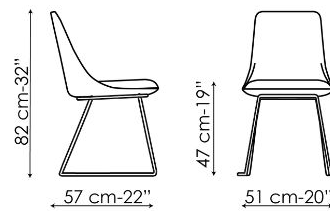

BONALDO

Itala, Itala si, Miss Itala, Miss Itala si

Itala is a chair with an elegant design, with padding accentuated in the seat and a backrest that tapers slightly at the top, making the image of the product lighter and giving it impetus. The upholstery is available in fabric, leather or eco-leather; for the lower part of the chair, it is completely upholstered or there are four legs in metal (Itala), or a bobsleigh-shaped base in metal (Itala si). A version with

Data sheet

Itala

Width: 48cm
Depth: 57cm
Height: 82cm

Itala covered

Width: 48cm
Depth: 57cm
Height: 82cm

Itala si

Width: 51cm
Depth: 57cm
Height: 82cm

Miss Itala

Width: 60cm
Depth: 58cm
Height: 82cm

Miss Itala covered

Width: 60cm
Depth: 58cm
Height: 82cm

Miss Itala si

Width: 60cm
Depth: 58cm
Height: 82cm

Finishes

LEGS

Metal