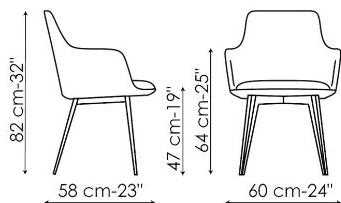

BONALDO

Itala, Itala si, Miss Itala, Miss Itala si

Itala is a chair with an elegant design, with padding accentuated in the seat and a backrest that tapers slightly at the top, making the image of the product lighter and giving it impetus. The upholstery is available in fabric, leather or eco-leather; for the lower part of the chair, it is completely upholstered or there are four legs in metal (Itala), or a bobsleigh-shaped base in metal (Itala si). A version with

Data sheet

Itala

Width: 48cm
Depth: 57cm
Height: 82cm

Itala covered

Width: 48cm
Depth: 57cm
Height: 82cm

Itala si

Width: 51cm
Depth: 57cm
Height: 82cm

Miss Itala

Width: 60cm
Depth: 58cm
Height: 82cm

Miss Itala covered

Width: 60cm
Depth: 58cm
Height: 82cm

Miss Itala si

Width: 60cm
Depth: 58cm
Height: 82cm

Finishes

LEGS

Metal