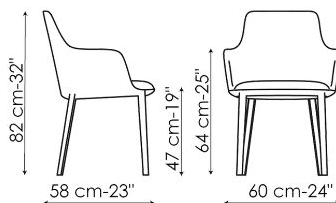

BONALDO

Itala, Itala si, Miss Itala, Miss Itala si

Itala is a chair with an elegant design, with padding accentuated in the seat and a backrest that tapers slightly at the top, making the image of the product lighter and giving it impetus. The upholstery is available in fabric, leather or eco-leather; for the lower part of the chair, it is completely upholstered or there are four legs in metal (Itala), or a bobsleigh-shaped base in metal (Itala si). A version with

Data sheet

Itala

Width: 48cm
Depth: 57cm
Height: 82cm

Itala covered

Width: 48cm
Depth: 57cm
Height: 82cm

Itala si

Width: 51cm
Depth: 57cm
Height: 82cm

Miss Itala

Width: 60cm
Depth: 58cm
Height: 82cm

Miss Itala covered

Width: 60cm
Depth: 58cm
Height: 82cm

Miss Itala si

Width: 60cm
Depth: 58cm
Height: 82cm

Finishes

LEGS

Metal