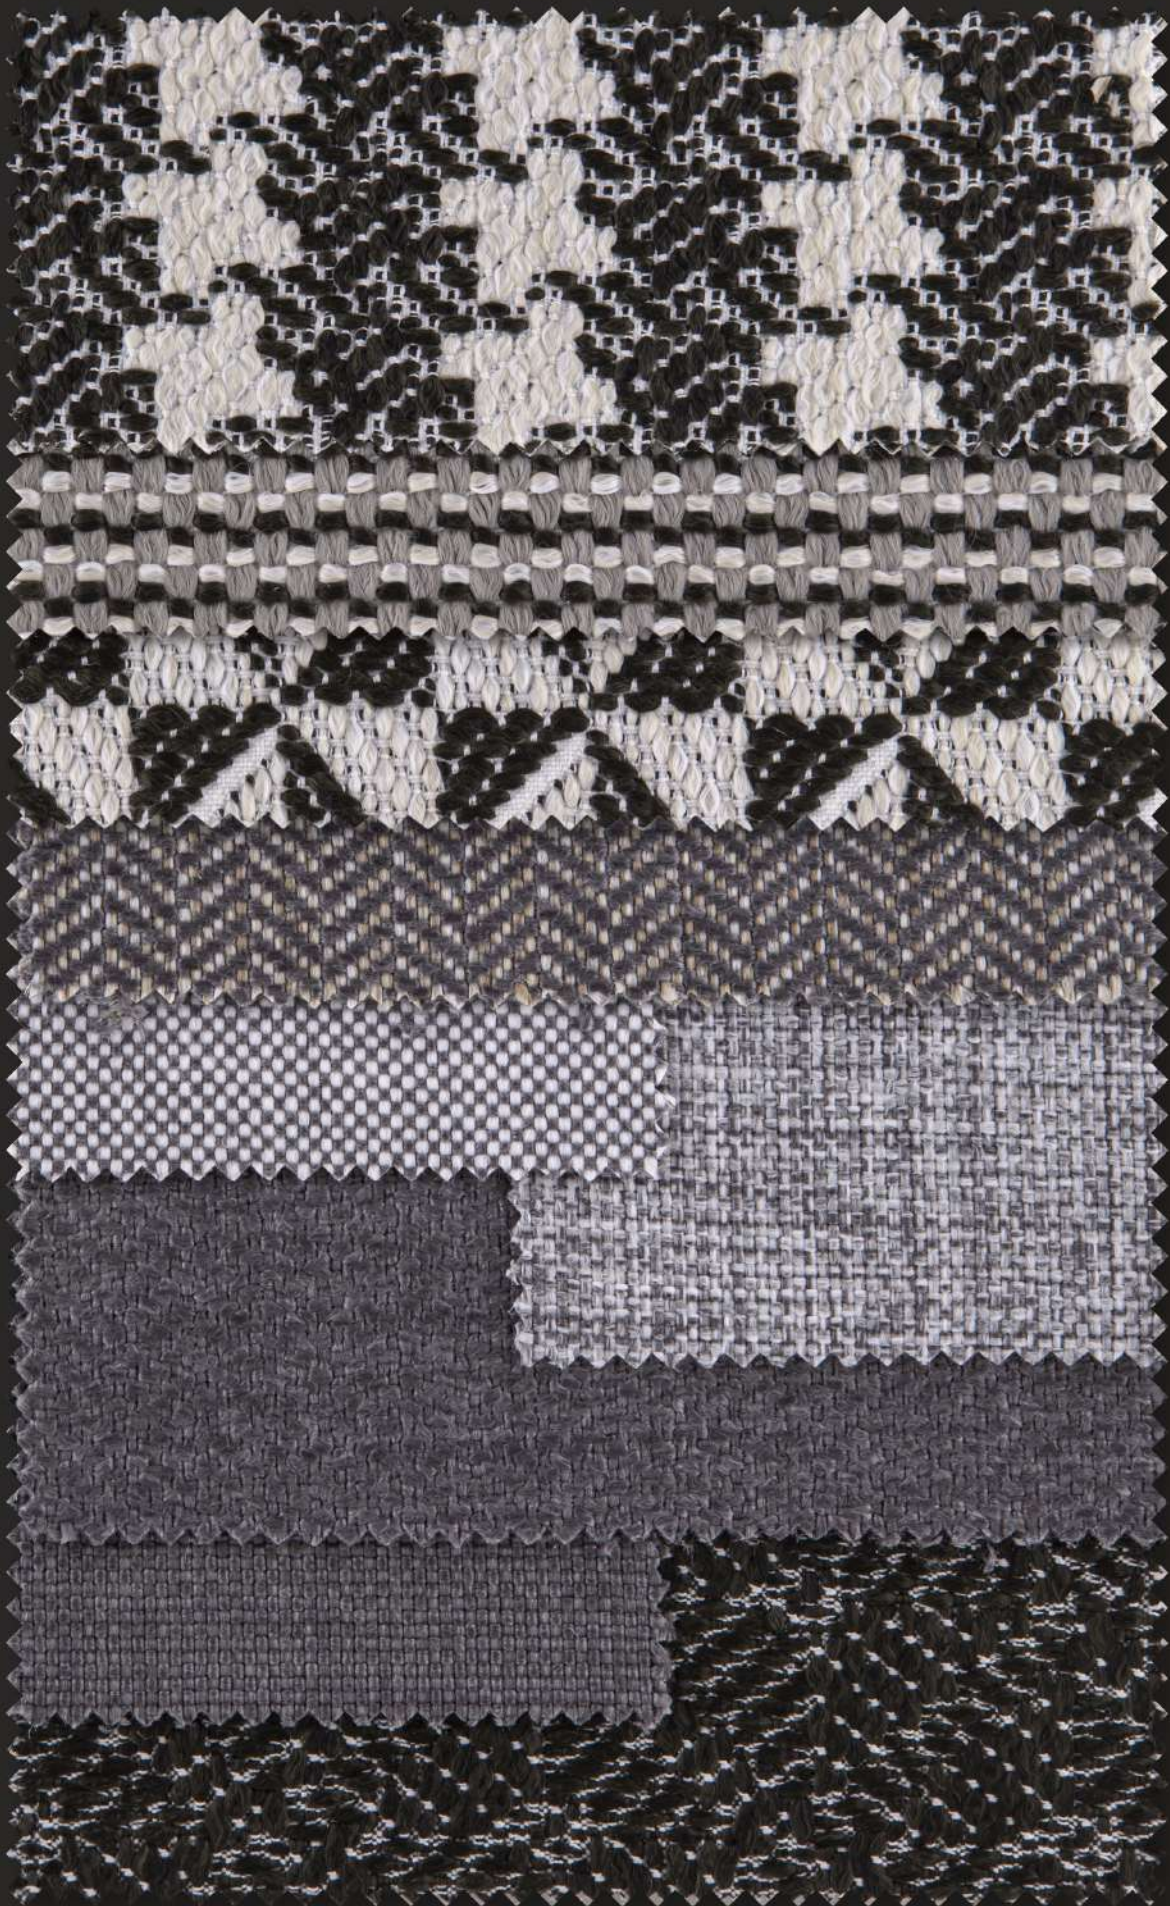

ANICE - CANNELLA - MENTA cat. F | CUMINO cat. E

CANNELLA
91-04 (F)

CANNELLA
01-02 (F)

CANNELLA
95-04 (F)

ANICE
38-05 (F)

CUMINO
37-06 (E)

CUMINO
37-04 (E)

ANICE
38-04 (F)

ANICE
36-04 (F)

CANNELLA
94-04 (F)