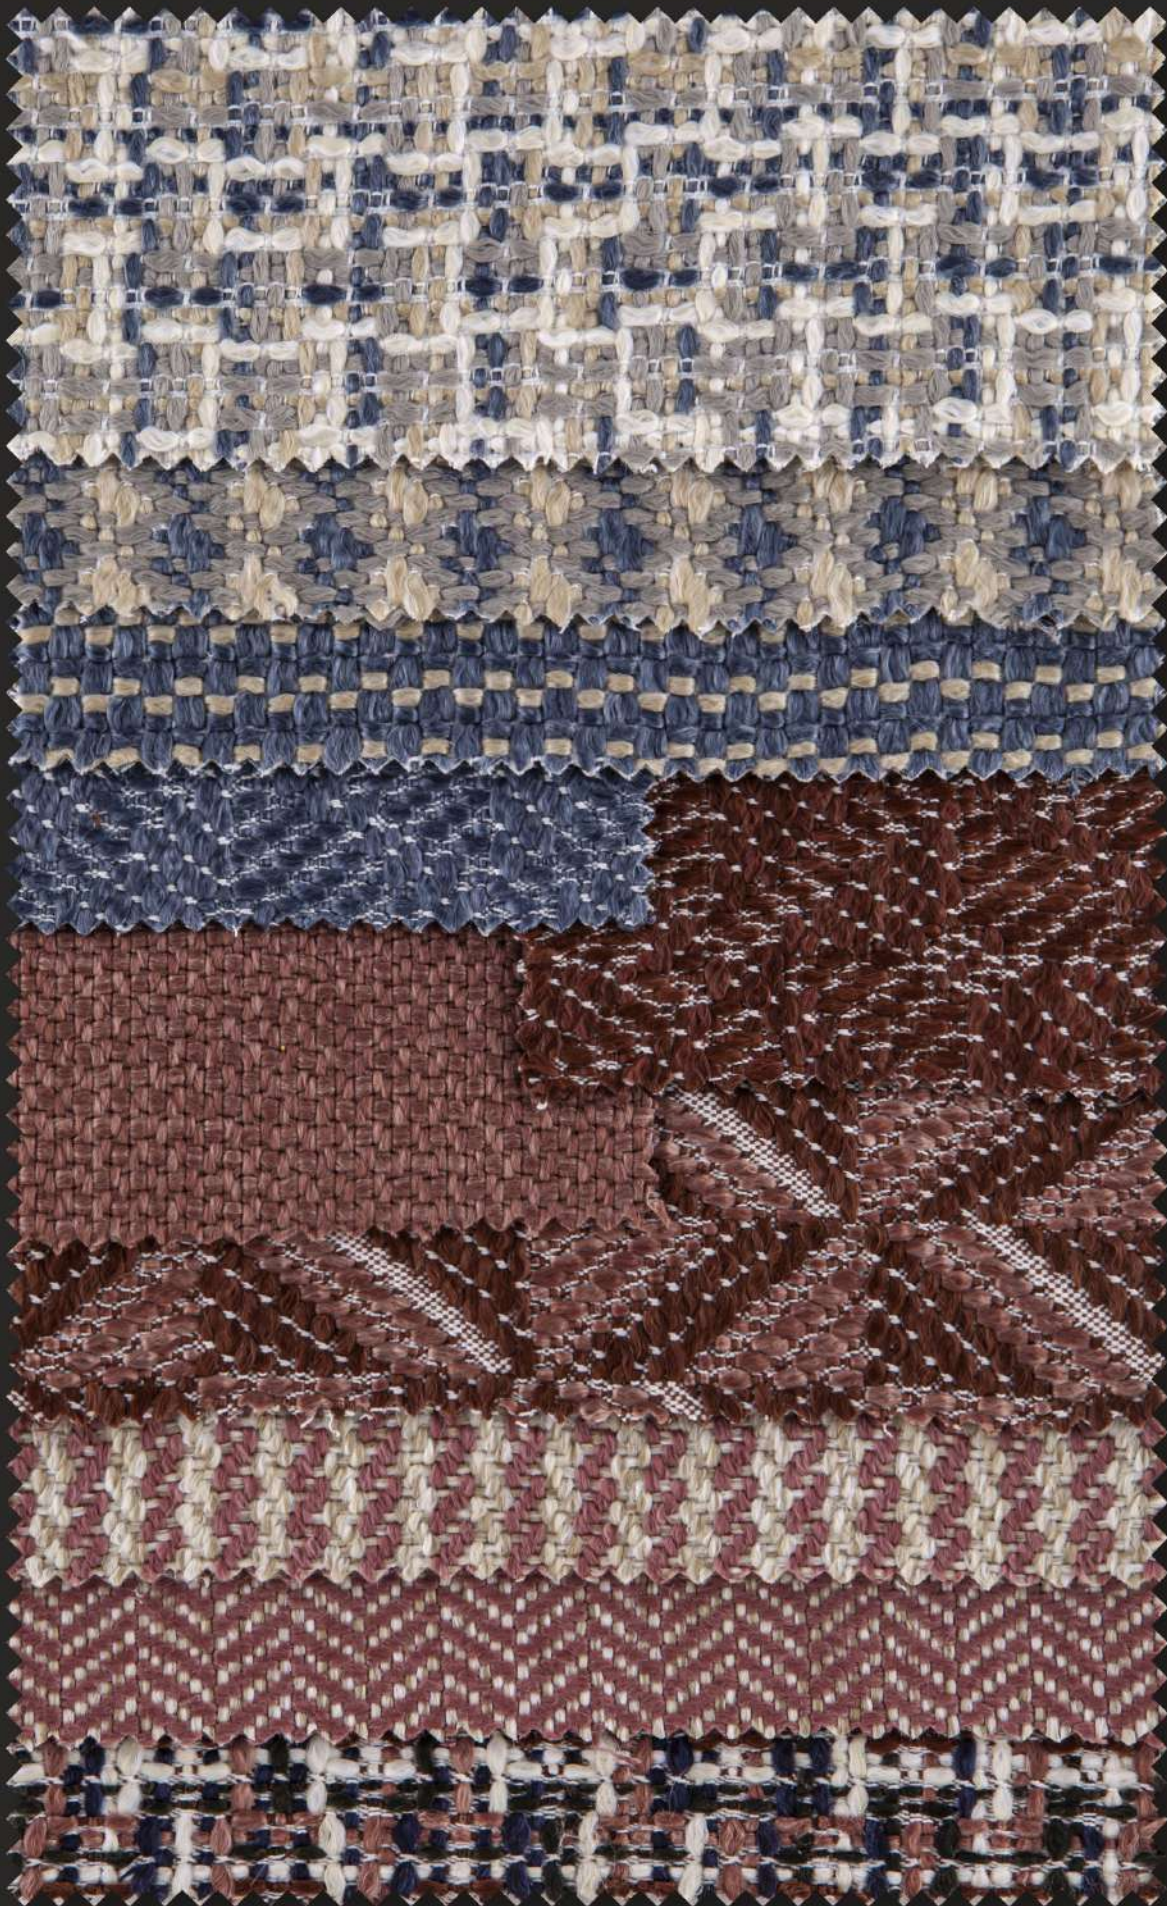

ANICE - CANNELLA - MENTA cat. F | CUMINO cat. E

CANNELLA
96-06 (F)

CANNELLA
92-11 (F)

CANNELLA
01-06 (F)

CANNELLA
94-06 (F)

CANNELLA
97-05 (F)

CANNELLA
95-05 (F)

ANICE
39-13 (F)

ANICE
38-13 (F)

CANNELLA
96-01 (F)

CANNELLA
94-01 (F)